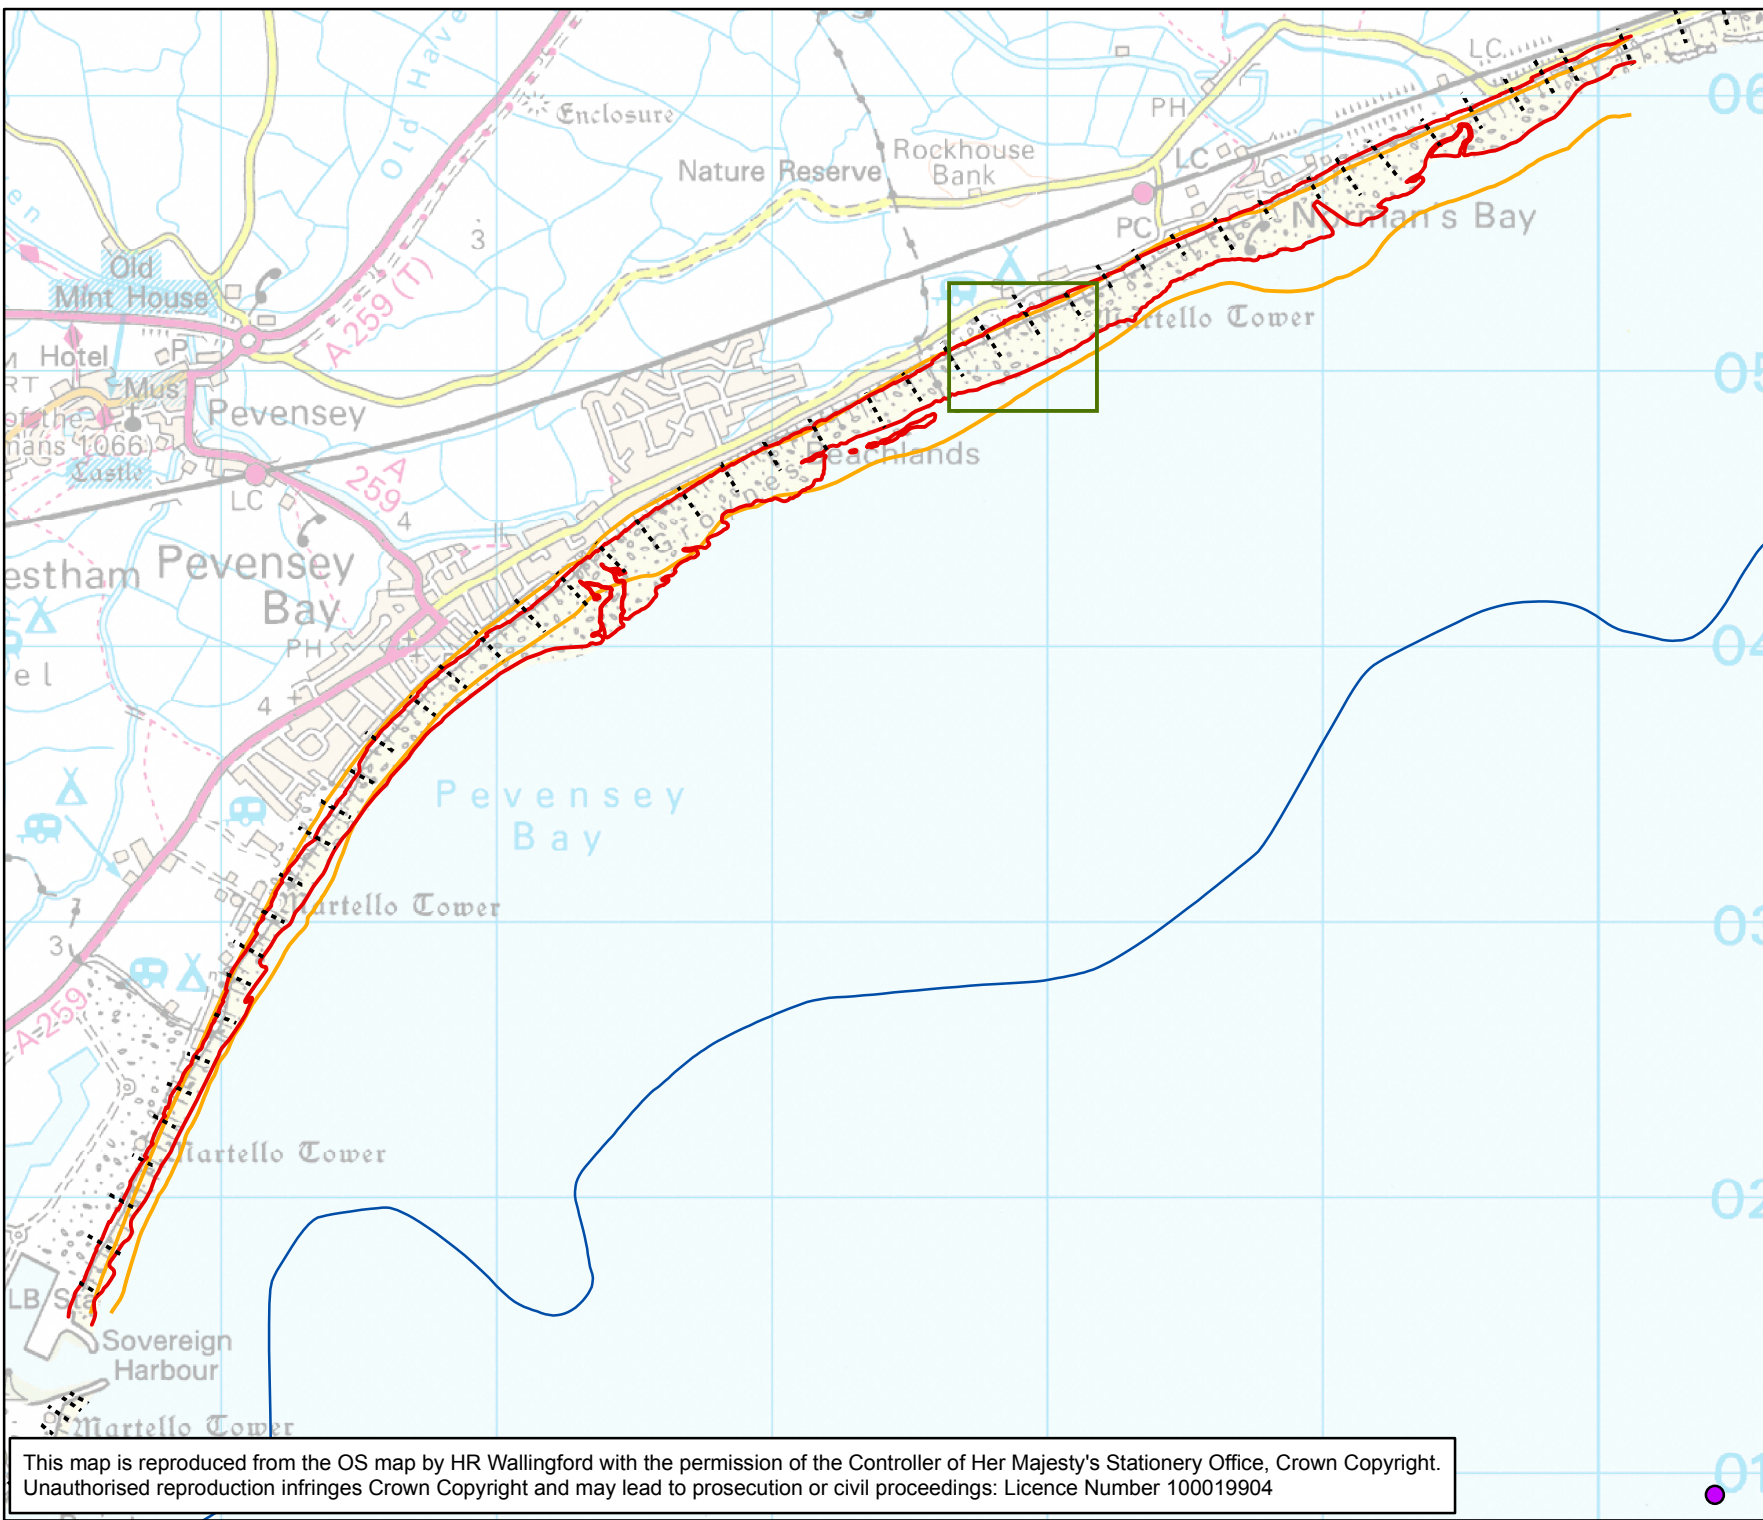

Pevensey Bay

Local Map

Sovereign Harbour to Norman's Bay

Fig. 2

HR Wallingford Ltd, Howbery Park,
Wallingford, Oxon, OX10 8BA, UK.
Tel: +44 (0) 1491 835381
www.hrwallingford.co.uk

This map is reproduced from the OS map by HR Wallingford with the permission of the Controller of Her Majesty's Stationery Office, Crown Copyright. Unauthorised reproduction infringes Crown Copyright and may lead to prosecution or civil proceedings: Licence Number 100019904